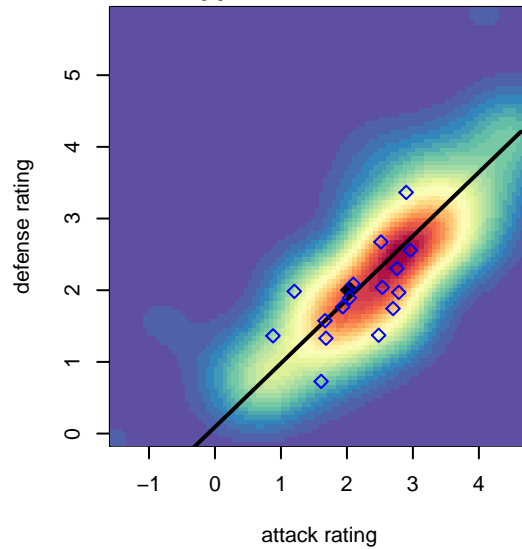

**attack and defense rating
relative to others at age
and all opponents in last 13 months**