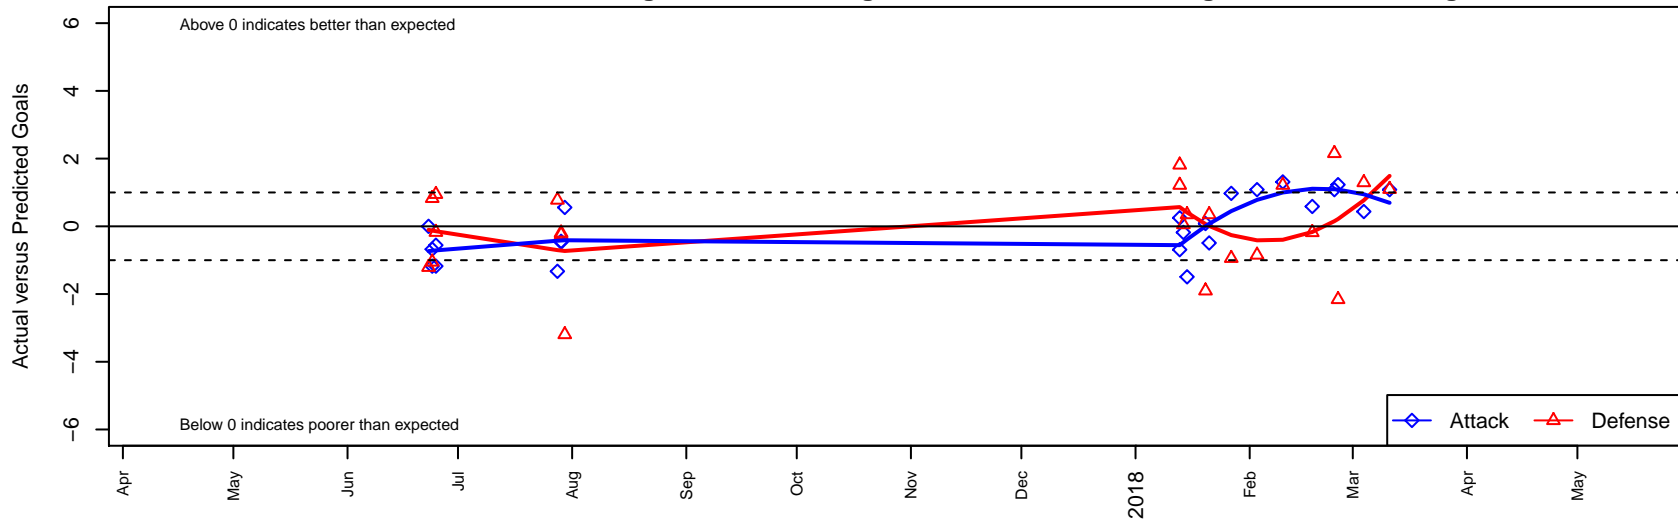

# THUSC Xenon G01

Tualatin Hills United SC  
Tualatin Hills, OR  
G01 total strength=1382  
attack=7.65 defense=7.4  
spr league = PTT Win G01 Div 1

alt names used:  
THUSC Xenon

Venues played:  
2017 Clash At the Border Gold/Silver  
2017 Oswego Nike Cup Silver U17  
2017 Portland Winter Showcase U17  
2017 PTT Winter G01 Division 1

**THUSC Xenon G01**  
Dots are actual minus expected GF (blue circles) and GA (red triangles).  
Blue line is smoothed change in attack strength. Red is smoothed change in defense strength.

**attack and defense variance (black dot)  
relative to other teams  
and top 10 in region**