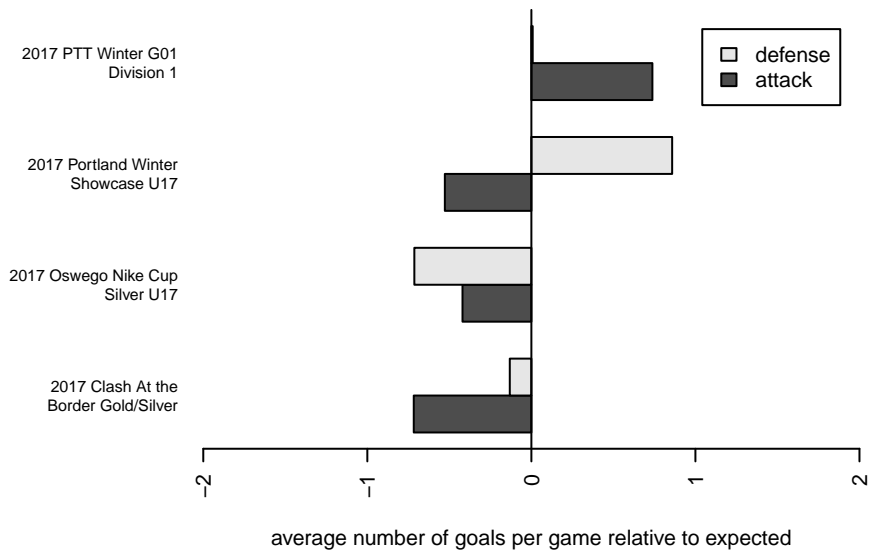

Performance relative to 13 month average