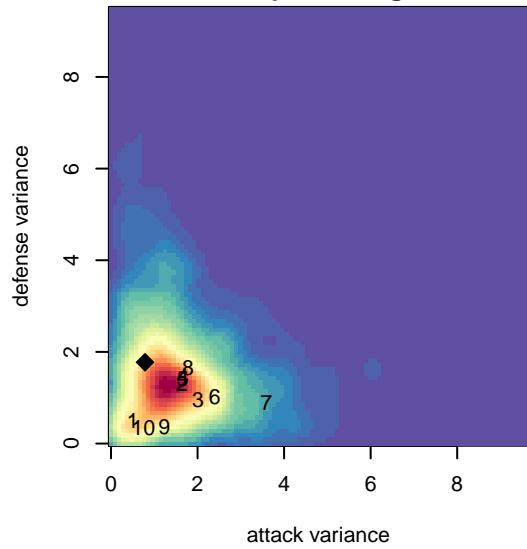

# THUSC Xenon G01

Tualatin Hills United SC  
Tualatin Hills, OR  
G01 total strength=1382  
attack=7.65 defense=7.4  
spr league = PTT Win G01 Div 1

alt names used:  
THUSC Xenon

Venues played:  
2017 Clash At the Border Gold/Silver  
2017 Oswego Nike Cup Silver U17  
2017 Portland Winter Showcase U17  
2017 PTT Winter G01 Division 1

**THUSC Xenon G01**  
Dots are actual minus expected GF (blue circles) and GA (red triangles).  
Blue line is smoothed change in attack strength. Red is smoothed change in defense strength.

**attack and defense variance (black dot)  
relative to other teams  
and top 10 in region**